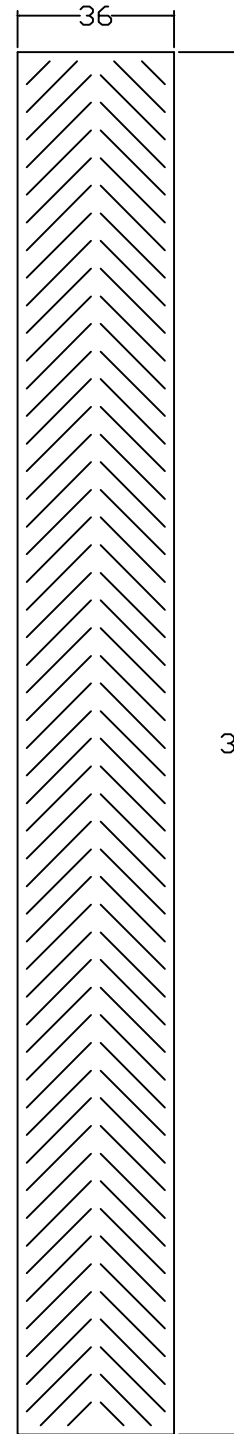

Total liner inches shown 4515.
 With 1/4" beads estimated yeild is
 376 liner inches per tube which
 equals 12 tubes of adhesive.

Total liner inches shown 1955.
 With 1/4" beads estimated yeild
 is 376 liner inches per tube
 which equals 5 tubes of
 adhesive.

P|E|M[®] Surface Creations, Inc
 Adhesive Bead Pattern
 All Dimensions in Inches

(800) 783-2358