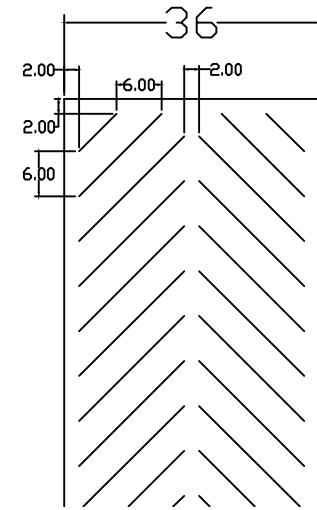

Total liner inches shown 4515.
 With 1/4" beads estimated yeild is
 376 liner inches per tube which
 equals 12 tubes of adhesive.

Total liner inches shown 1955.
 With 1/4" beads estimated yeild
 is 376 liner inches per tube
 which equals 5 tubes of
 adhesive.

P|E|M[®] Surface Creations, Inc
 Adhesive Bead Pattern
 All Dimensions in Inches

(800) 783-2358